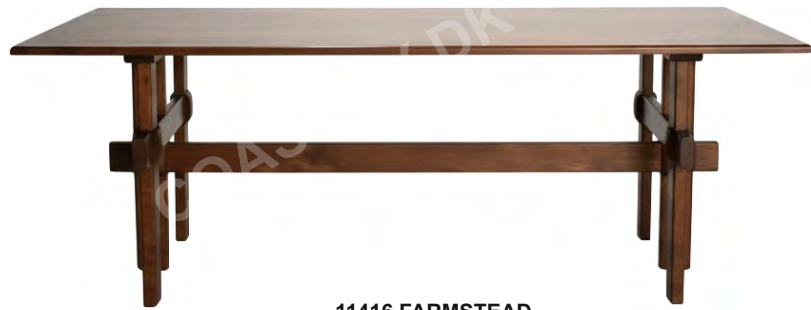

11416 FARMSTEAD
Tangled Dining Table / Finish Mango Vinegar
80"x40"x30"
CFT: 27.81