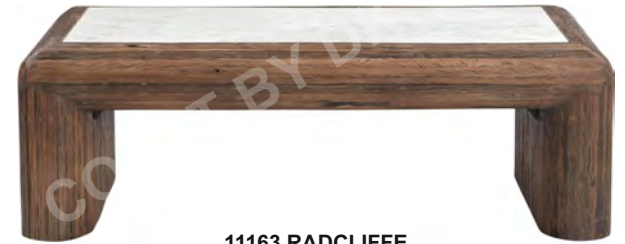

11163 RADCLIFFE
Coffee Table
47"x24"x18"
CFT: 16.80