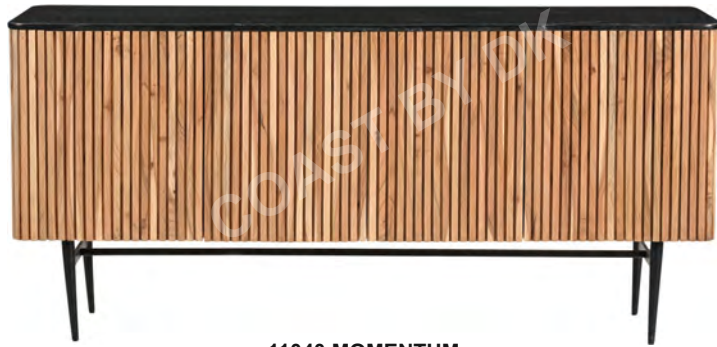

11064 STERLING
Wardrobe / Black
35"x18"x80"
CFT: 38.33

11140 GRANARY
 W/D 3 Drawer TV Unit / Finish Walnut
 59"x18"x20"
 CFT: 17.33

11137 METRO MEDIA
 W/D 2 Door 2 Drawer TV Unit / Finish Charcoal Black
 71"x16"x21"
 CFT: 11.39

11138 STONEHAVEN
 W/D 2 Drawer TV Unit / Finish Charcoal Black
 70"x14"x16"
 CFT: 9.34

11139 FORGE
W/D 3 Drawer TV Unit / Finish Smoke Grey
58"x14"x21"
CFT: 14.40

11135 ARCADIA
W/D 2 Door 2 Drawer Cabinet / Finish Charcoal Black
32"x16"x39"
CFT: 16.16