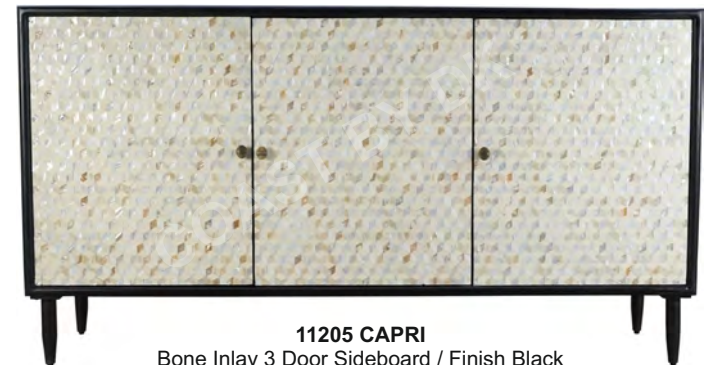

11205 CAPRI
Bone Inlay 3 Door Sideboard / Finish Black
68"x18"x35.50"
CFT: 25.50