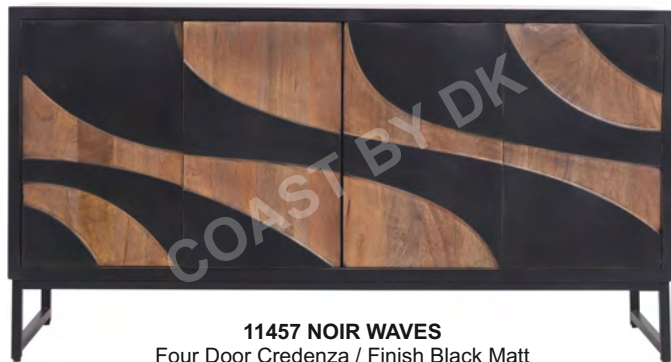

11457 NOIR WAVES
Four Door Credenza / Finish Black Matt
66"x18"x35"
CFT: 27.04