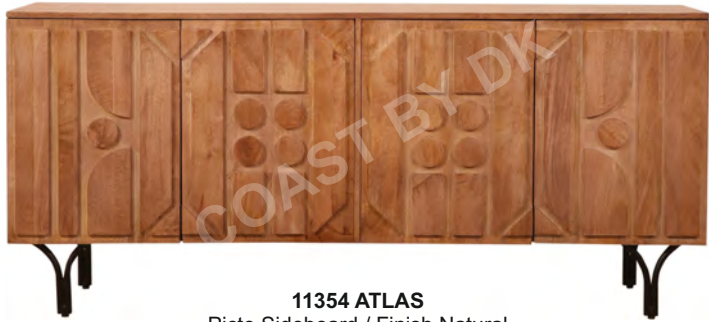

11354 ATLAS
Picto Sideboard / Finish Natural
70.8"x18"x31.5"
CFT: 23.95